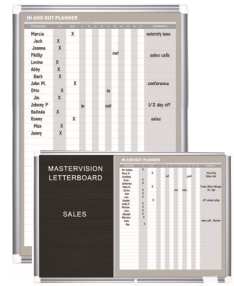

ITEM	PRICE
BVC-EA4800055	

Earth Self-Stick Easel Pads

SIZE	ITEM	Ct.	PRICE
35.5"X25"	BVC-FL1219707	1	
35.5"X25"	BVC-FL1218207	2	

Heavy-Duty Telescoping Display Easels - with Pad Retainer

Color	ITEM	PRICE
Black	BVC-FLX05101MV	
Silver	BVC-FLX05102MV	

Schoolmate Creation Station

SIZE	ITEM	PRICE
Lacquered Steel - 10 Year Surface Warranty		
30 X 42"	BVC-EA49125026	
Melamine		
30 X 42"	BVC-EA49145026	

Magnetic In-Out Planners

SIZE	ITEM	PRICE
Letter Board Combo		
18 X 24"	BVC-GA0287830	
24 X 36"	BVC-GA0387830	
Vertical		
24 X 36"	BVC-GA02109830	
Horizontal		
24 X 36"	BVC-GA01110830	
White Plastic Refill Letters		
1"	BVC-CAR1002	

Super Vlaue Dry Erase Boards

SIZE	ITEM	PRICE
Porcelain Steel - Lifetime Surface Warranty		
24 X 36"	BVC-CR0601170MV	
36 X 48"	BVC-CR0801170MV	
48 X 72"	BVC-CR1201170MV	
48 X 96"	BVC-CR1501170MV	
Magnetic Lacquered Steel - 10 Year Surface Warranty		
24 X 36"	BVC-MA0307170	
36 X 48"	BVC-MA0507170	
48 X 72"	BVC-MA2707170	
48 X 96"	BVC-MA2107170	
Melamine Surface - Double-sided		
48 X 72"	BVC-MA2712170MV	
48 X 96"	BVC-MA2112170MV	